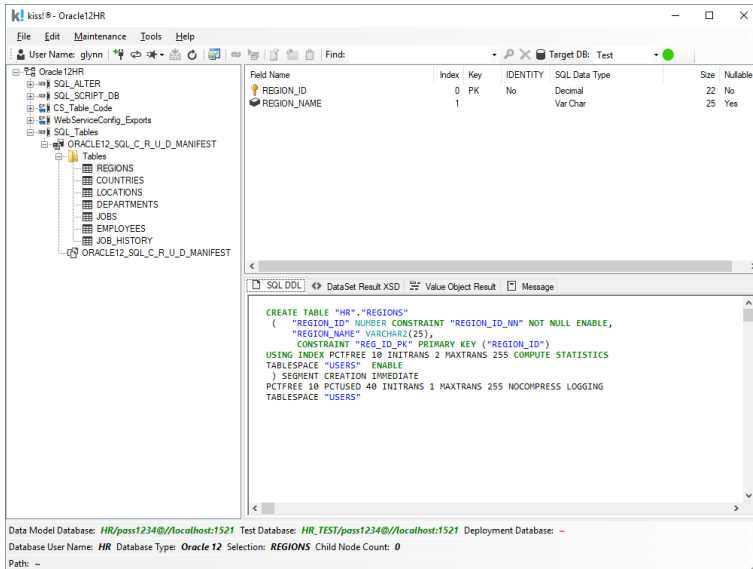

kiss!® 6.0 Preview

Please check out details of our upcoming release of kiss!® 6.0 scheduled for Q1 2019. Thank you for your feedback.

Updated Connectivity:

- MS SQL Server 2016
- MySQL 5.7 / 8.0
- Oracle 11 / 12

Oracle connectivity

kiss!® 6.0 now connects to Oracle 11 & 12 databases:

Web Service and Windows Service Configurations and Testing

Web Services and Windows Services can be configured and tested for Development, Test and Live (Deployment) environments:

Simultaneous Web Service Tests for quick comparison of Development, Test and Deploy (Live) environments:

Generate WSDL for detailed comparisons and loaded into File Comparison tool as configured in options: