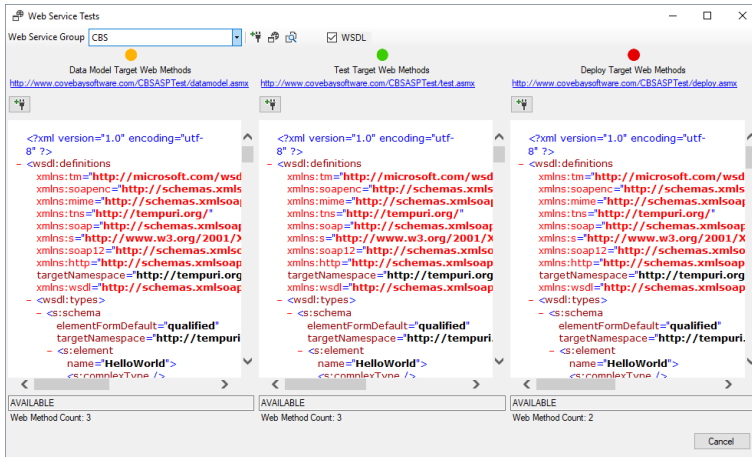

Oracle connectivity

kiss!® 6.0 now connects to Oracle 11 & 12 databases:

Web Service and Windows Service Configurations and Testing

Web Services and Windows Services can be configured and tested for Development, Test and Live (Deployment) environments:

Simultaneous Web Service Tests for quick comparison of Development, Test and Deploy (Live) environments:

Generate WSDL for detailed comparisons and loaded into File Comparison tool as configured in options: