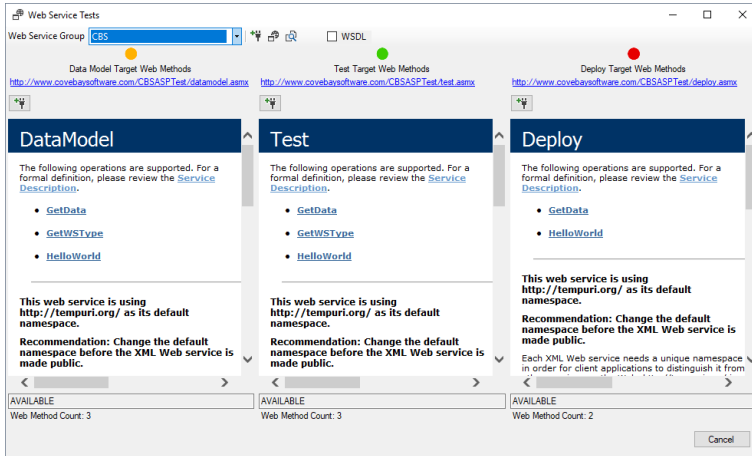

Oracle connectivity

kiss!® 6.0 now connects to Oracle 11 & 12 databases:

Web Service and Windows Service Configurations and Testing

Web Services and Windows Services can be configured and tested for Development, Test and Live (Deployment) environments:

Simultaneous Web Service Tests for quick comparison of Development, Test and Deploy (Live) environments:

Generate WSDL for detailed comparisons and loaded into File Comparison tool as configured in options: