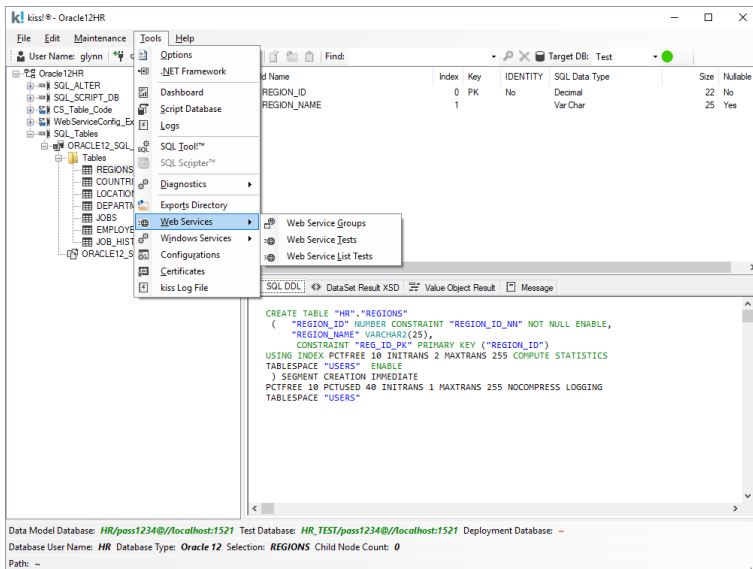

kiss!® 6.0 Preview

Please check out details of our upcoming release of kiss!® 6.0 scheduled for Q1 2019. Thank you for your feedback.

Updated Connectivity:

- MS SQL Server 2016
- MySQL 5.7 / 8.0
- Oracle 11 / 12

Oracle connectivity

kiss!® 6.0 now connects to Oracle 11 & 12 databases:

Web Service and Windows Service Configurations and Testing

Web Services and Windows Services can be configured and tested for Development, Test and Live (Deployment) environments:

Simultaneous Web Service Tests for quick comparison of Development, Test and Deploy (Live) environments:

Generate WSDL for detailed comparisons and loaded into File Comparison tool as configured in options: